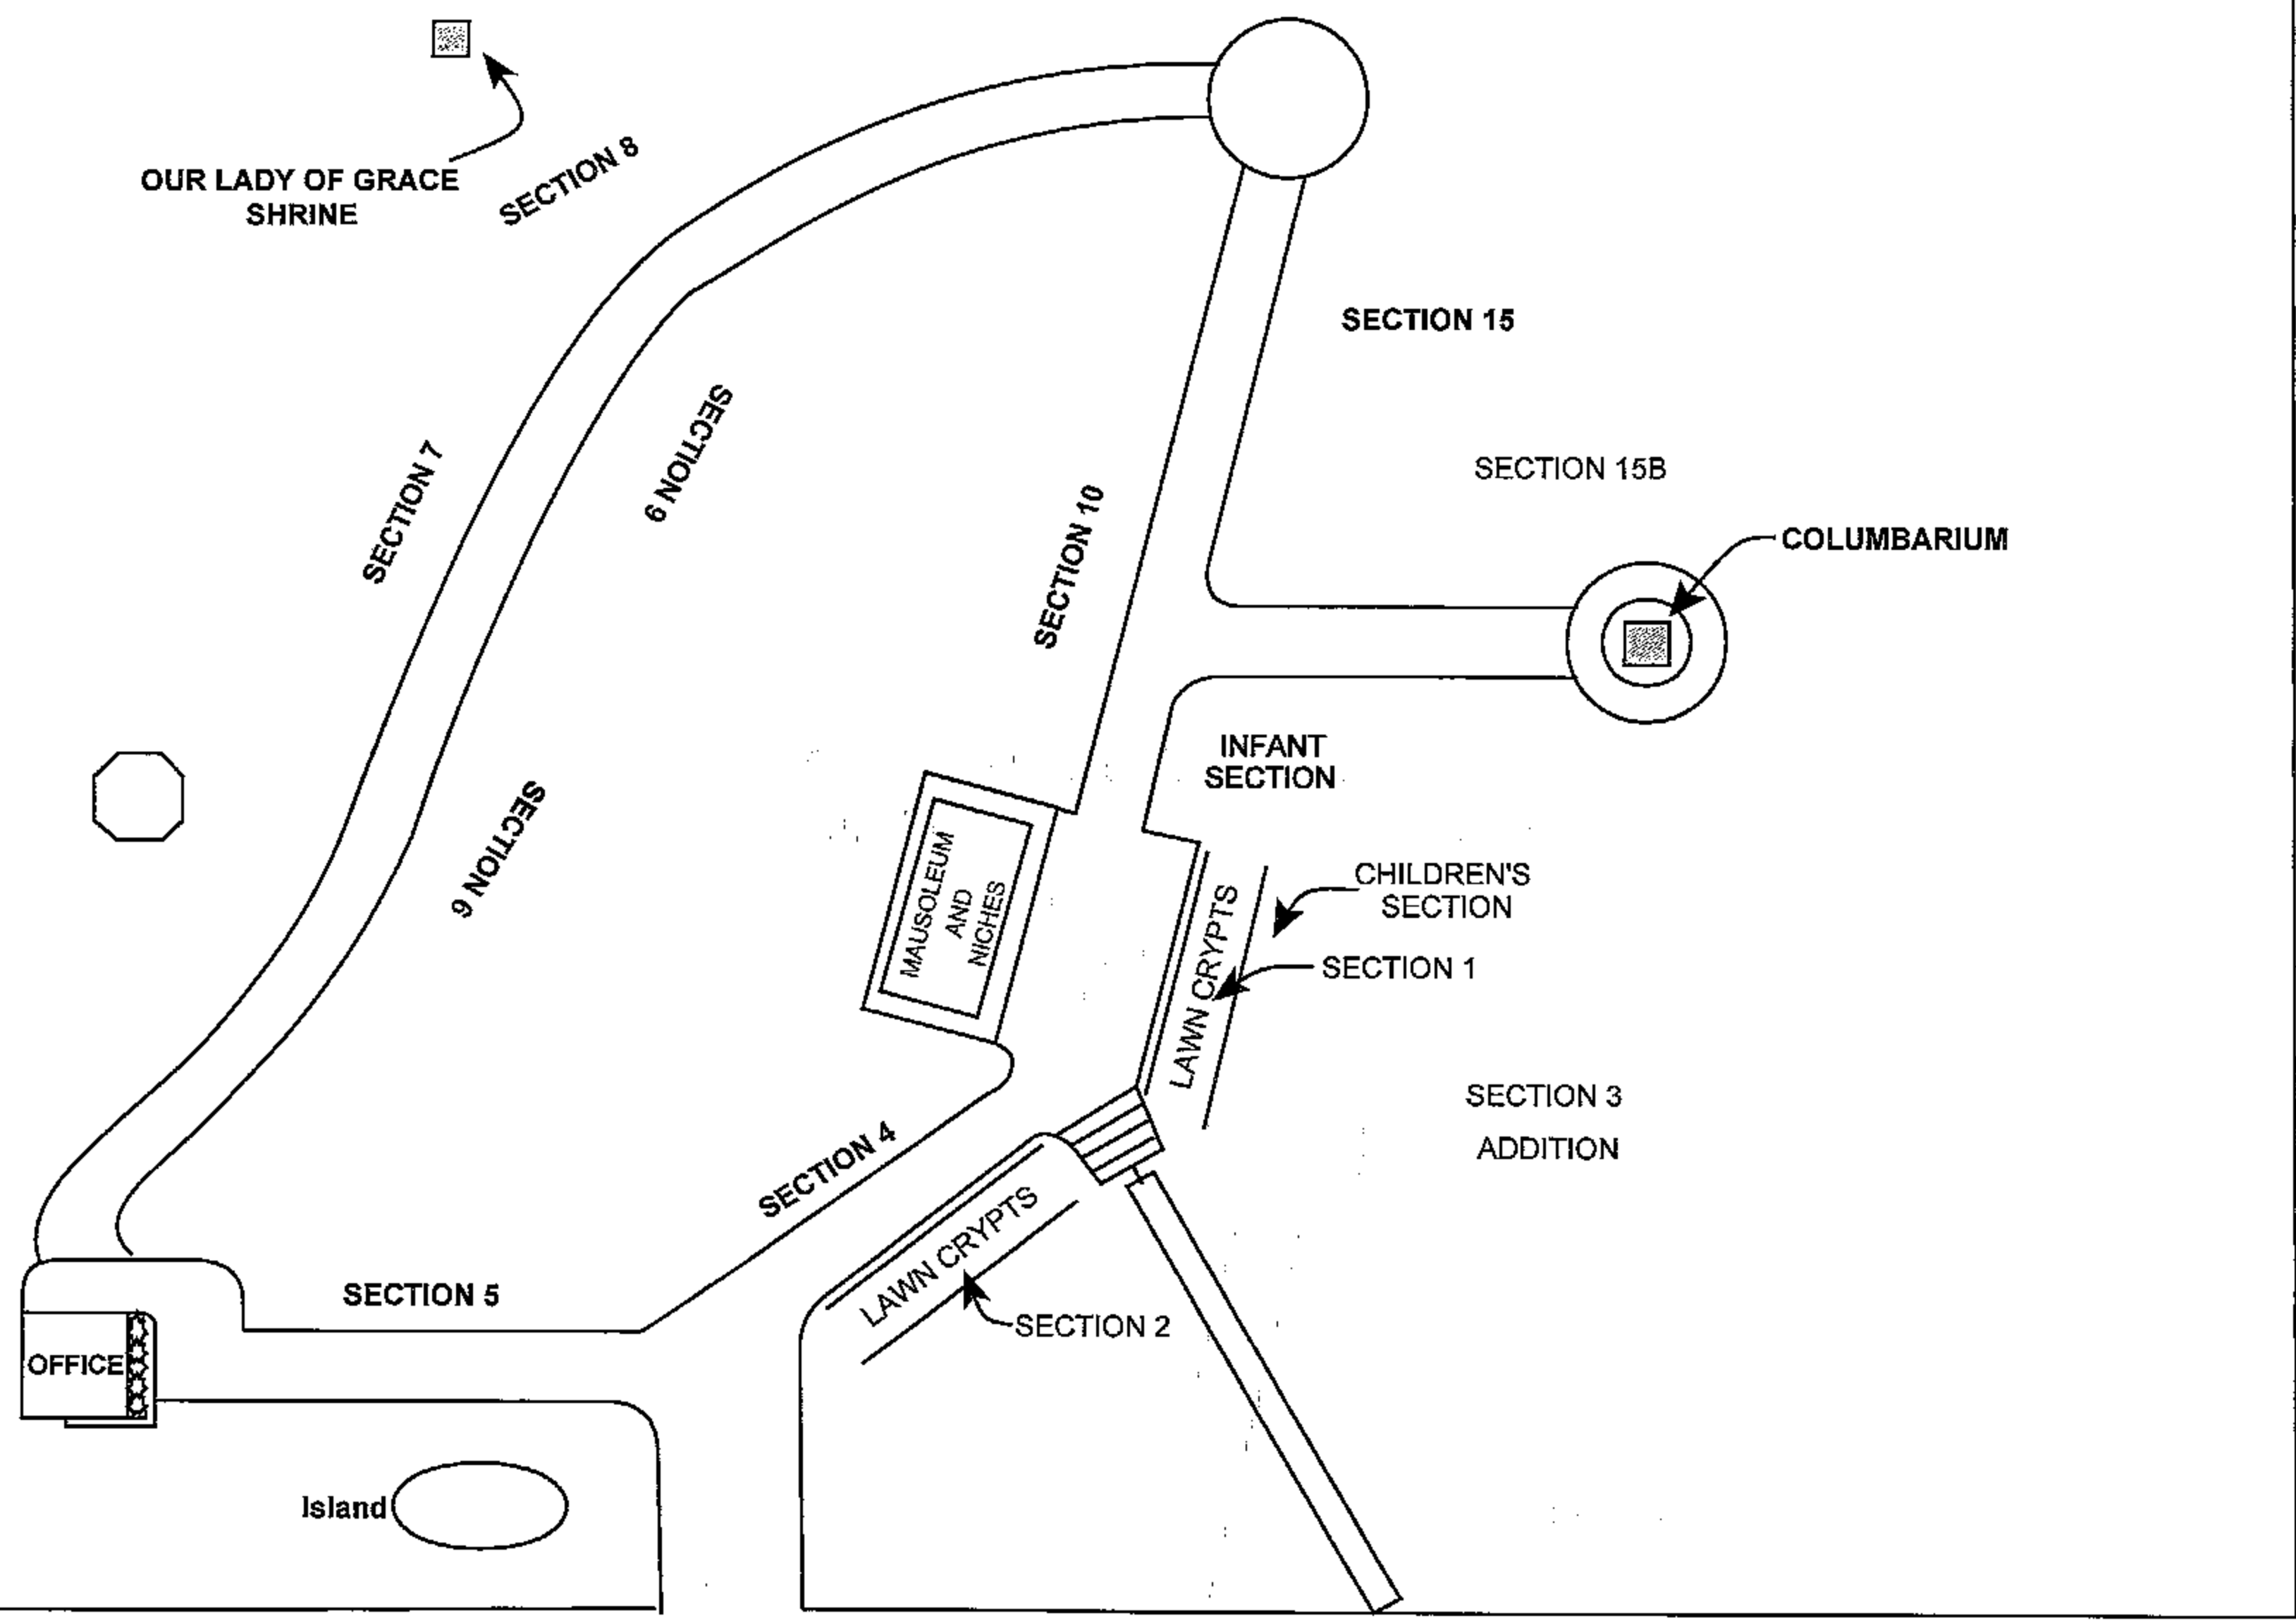

STE. PHILIPPINE CIMETIERE
ARCHDIOCESE OF ST. LOUIS
Established 1997

37 Acres

TOWERS ROAD

JACOBS STATION ROAD