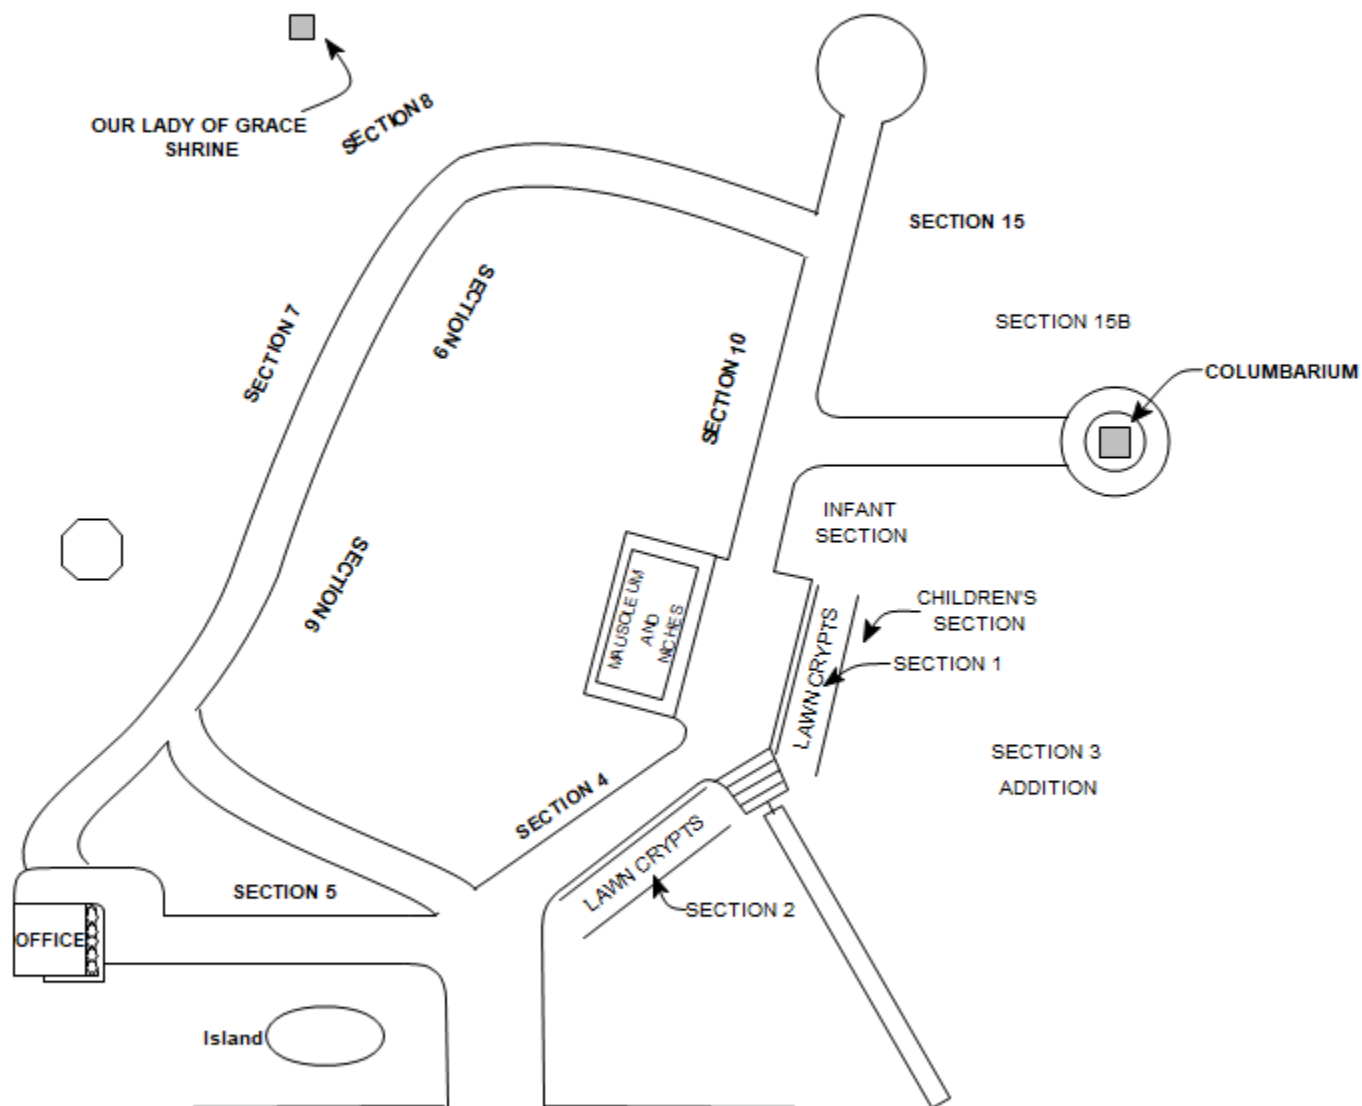

STE. PHILIPPINE CIMETIERE ARCHDIOCESE OF ST. LOUIS

Established 1997

37 Acres

TOWERS ROAD

JACOBS STATION ROAD